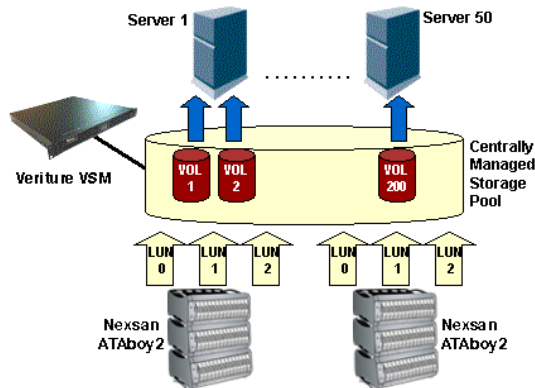

Veriture Solution Set

1. Centralized Storage Management With Veriture VSM

- Aggregates all available capacity into centrally managed pools
- Allocates appropriately-sized Volumes to each server
- Unused capacity remains in the pool for future requirements
- Additional capacity is dynamically and granularly allocated to any server on a just-in-time basis

2. Accelerated Application Testing With Veriture MV and Veriture MC

- Creates instant, read/write copies of production data for testing purposes without taking applications offline
- Any-to-any data movement between production and test environments
- Allows multiple tests on multiple copies to occur in parallel
- Changes to test data do not affect production data

4. Nexsan's Veriture MM Snapshot-Enhanced, Any-to-Any Data Mirroring

- Affordable, vendor-independent solution that enables rapid recovery from both planned and unplanned downtime
- Any-to-any mirroring, from any device, to any device, to any location
- Integrates with Nexsan's Veriture MV and Veriture MC to create instant, read/write snapshots of mirrored volumes
- Local and remote mirroring (LAN, MAN and WAN)

5. Non-Disruptive, Any-to-Any Data Migration With Veriture MC

- Any-to-any data movement, both locally and remotely, from any device, to any device, to any location
- Migrates data while production applications remain online.
- Integrates with Nexsan's Veriture MV to create instant snapshots of migrating volumes for enhanced data protection.
- Centralized management of all migration activities