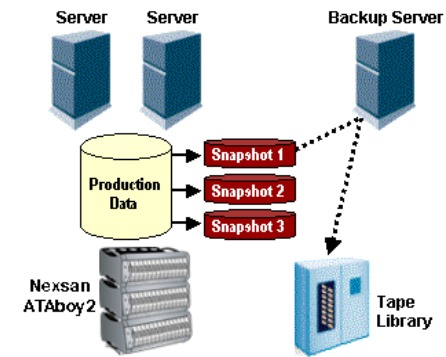

Veriture Solution Set

1. Centralized Storage Management With Veriture VSM

- Aggregates all available capacity into centrally managed pools
- Allocates appropriately-sized Volumes to each server
- Unused capacity remains in the pool for future requirements
- Additional capacity is dynamically and granularly allocated to any server on a just-in-time basis

2. Accelerated Application Testing With Veriture MV and Veriture MC

- Creates instant, read/write copies of production data for testing purposes without taking applications offline
- Any-to-any data movement between production and test environments
- Allows multiple tests on multiple copies to occur in parallel
- Changes to test data do not affect production data

4. Nexsan's Veriture MM Snapshot-Enhanced, Any-to-Any Data Mirroring

- Affordable, vendor-independent solution that enables rapid recovery from both planned and unplanned downtime
- Any-to-any mirroring, from any device, to any device, to any location
- Integrates with Nexsan's Veriture MV and Veriture MC to create instant, read/write snapshots of mirrored volumes
- Local and remote mirroring (LAN, MAN and WAN)

5. Non-Disruptive, Any-to-Any Data Migration With Veriture MC

- Any-to-any data movement, both locally and remotely, from any device, to any device, to any location
- Migrates data while production applications remain online.
- Integrates with Nexsan's Veriture MV to create instant snapshots of migrating volumes for enhanced data protection.
- Centralized management of all migration activities