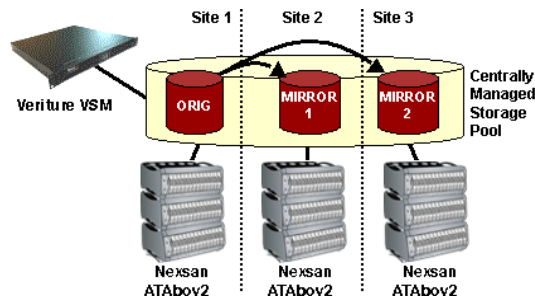

Veriture Solution Set

1. Centralized Storage Management With Veriture VSM

- Aggregates all available capacity into centrally managed pools
- Allocates appropriately-sized Volumes to each server
- Unused capacity remains in the pool for future requirements
- Additional capacity is dynamically and granularly allocated to any server on a just-in-time basis

2. Accelerated Application Testing With Veriture MV and Veriture MC

- Creates instant, read/write copies of production data for testing purposes without taking applications offline
- Any-to-any data movement between production and test environments
- Allows multiple tests on multiple copies to occur in parallel
- Changes to test data do not affect production data

4. Nexsan's Veriture MM Snapshot-Enhanced, Any-to-Any Data Mirroring

- Affordable, vendor-independent solution that enables rapid recovery from both planned and unplanned downtime
- Any-to-any mirroring, from any device, to any device, to any location
- Integrates with Nexsan's Veriture MV and Veriture MC to create instant, read/write snapshots of mirrored volumes
- Local and remote mirroring (LAN, MAN and WAN)

5. Non-Disruptive, Any-to-Any Data Migration With Veriture MC

- Any-to-any data movement, both locally and remotely, from any device, to any device, to any location
- Migrates data while production applications remain online.
- Integrates with Nexsan's Veriture MV to create instant snapshots of migrating volumes for enhanced data protection.
- Centralized management of all migration activities