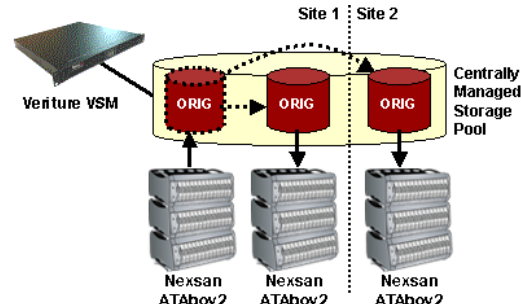

Veriture Solution Set

1. Centralized Storage Management With Veriture VSM

- Aggregates all available capacity into centrally managed pools
- Allocates appropriately-sized Volumes to each server
- Unused capacity remains in the pool for future requirements
- Additional capacity is dynamically and granularly allocated to any server on a just-in-time basis

3. Zero-Window Backup & Rapid Restore With Veriture MV

- Backups can occur at any time of the day, using instant read/write disk-based snapshots of production data
- Production systems remain online and fully available during backup. Uses zero production server CPU cycles.
- Online snapshots reduce recovery times to minutes, and enable restores of application data to previous points-in-time.

4. Nexsan's Veriture MM Snapshot-Enhanced, Any-to-Any Data Mirroring

- Affordable, vendor-independent solution that enables rapid recovery from both planned and unplanned downtime
- Any-to-any mirroring, from any device, to any device, to any location
- Integrates with Nexsan's Veriture MV and Veriture MC to create instant, read/write snapshots of mirrored volumes
- Local and remote mirroring (LAN, MAN and WAN)

5. Non-Disruptive, Any-to-Any Data Migration With Veriture MC

- Any-to-any data movement, both locally and remotely, from any device, to any device, to any location
- Migrates data while production applications remain online.
- Integrates with Nexsan's Veriture MV to create instant snapshots of migrating volumes for enhanced data protection.
- Centralized management of all migration activities