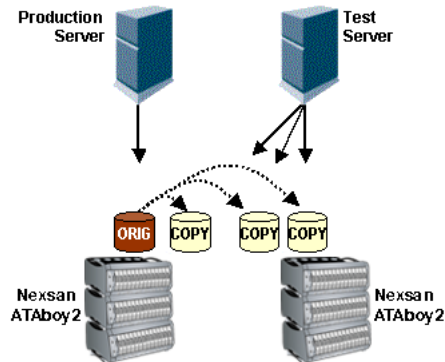

Veriture Solution Set

1. Centralized Storage Management With Veriture VSM

- Aggregates all available capacity into centrally managed pools
- Allocates appropriately-sized Volumes to each server
- Unused capacity remains in the pool for future requirements
- Additional capacity is dynamically and granularly allocated to any server on a just-in-time basis

2. Accelerated Application Testing With Veriture MV and Veriture MC

- Creates instant, read/write copies of production data for testing purposes without taking applications offline
- Any-to-any data movement between production and test environments
- Allows multiple tests on multiple copies to occur in parallel
- Changes to test data do not affect production data

4. Nexsan's Veriture MM Snapshot-Enhanced, Any-to-Any Data Mirroring

- Affordable, vendor-independent solution that enables rapid recovery from both planned and unplanned downtime
- Any-to-any mirroring, from any device, to any device, to any location
- Integrates with Nexsan's Veriture MV and Veriture MC to create instant, read/write snapshots of mirrored volumes
- Local and remote mirroring (LAN, MAN and WAN)

5. Non-Disruptive, Any-to-Any Data Migration With Veriture MC

- Any-to-any data movement, both locally and remotely, from any device, to any device, to any location
- Migrates data while production applications remain online.
- Integrates with Nexsan's Veriture MV to create instant snapshots of migrating volumes for enhanced data protection.
- Centralized management of all migration activities